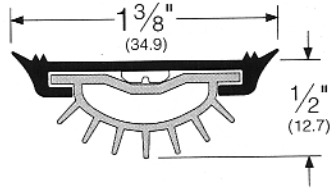

Door Shoes

■ Now available with PemkoPrene™ (PK) thermo-plastic elastomer, an excellent cold weather seal which stays flexible between -70°F & +250°F.

■ Also available with vinyl (W); both seals are the same shape and size.

■ Slotted holes for easy adjustment.

■ Rain drip model is ideal for deflecting rain away from the bottom of door.

■ Door shoes are provided with stainless steel fasteners.

234AV   **234APK**
234DV   **234DPK**
234GV   **234GPK**

POSITIVE PRESSURE
(20 minute)
▲ With PK seal only

209AV   **BHMA**
209DV   **CERTIFIED**
209GV

210AV   **210APK**
210BDGV   **210BDGPK**
210DV   **210DPK**
210GV   **210GPK**
210PWV   **210PWPK**

POSITIVE PRESSURE
(20 minute)
▲ With PK seal only

211AV   **211APK**
211DV   **211DPK**
211GV   **211GPK**

POSITIVE PRESSURE
(20 minute)
▲ With PK seal only

220AV   **220APK**
220DV   **220DPK**
220GV   **220GPK**

POSITIVE PRESSURE
(20 minute)
▲ With PK seal only

215AV   **215APK**
215BDGV   **215BDGPK**
215DV   **215DPK**
215GV   **215GPK**
215PWV   **215PWPK**

POSITIVE PRESSURE
(20 minute)
▲ With PK seal only

217AV   **217BDGV**   **217DV**   **217GV**   **217PWV**
217APK   **217BDGPK**   **217DPK**   **217GPK**   **217PWPK**

POSITIVE PRESSURE
(20 minute)
▲ With PK seal only

216AV   **216BV**   **216BDGV**   **216DV**   **216GV**   **216PWV**
216APK   **216BPK**   **216BDGPK**   **216DPK**   **216GPK**   **216PWPK**

POSITIVE PRESSURE
(20 minute)
▲ With PK seal only