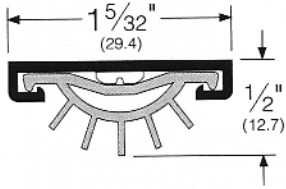

Door Shoes

■ Now available with PemkoPrene™ (PK) thermo-plastic elastomer, an excellent cold weather seal which stays flexible between -70°F & +250°F.

■ Also available with vinyl (W); both seals are the same shape and size.

■ Slotted holes for easy adjustment.

■ Rain drip model is ideal for deflecting rain away from the bottom of door.

■ Door shoes are provided with stainless steel fasteners.

234AV **234APK**
234DV **234DPK**
234GV **234GPK**